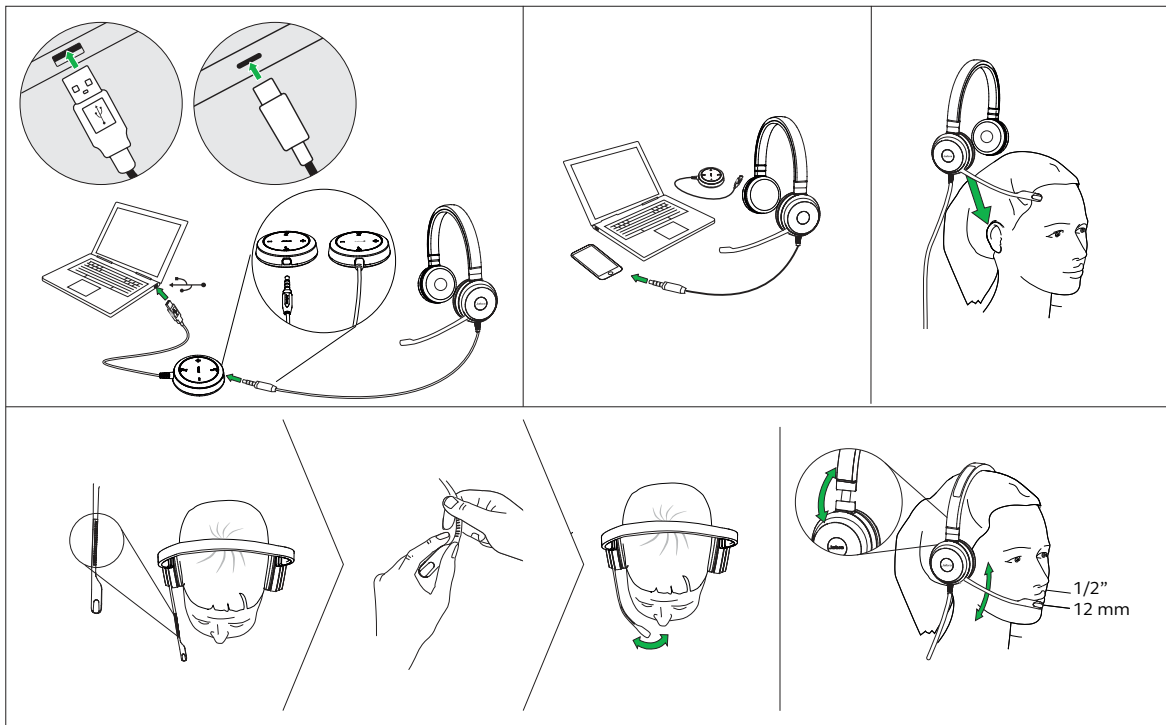

Jabra Evolve™ 30 II headset

Quick start guide

NOTE: USB-C connection is optimized for computers. USB-C connection with a mobile phone or tablet may give reduced performance.

*requires Microsoft Teams headset variant

MADE IN CHINA
MODEL(s): HSC060 / ENC060

81-04104 G