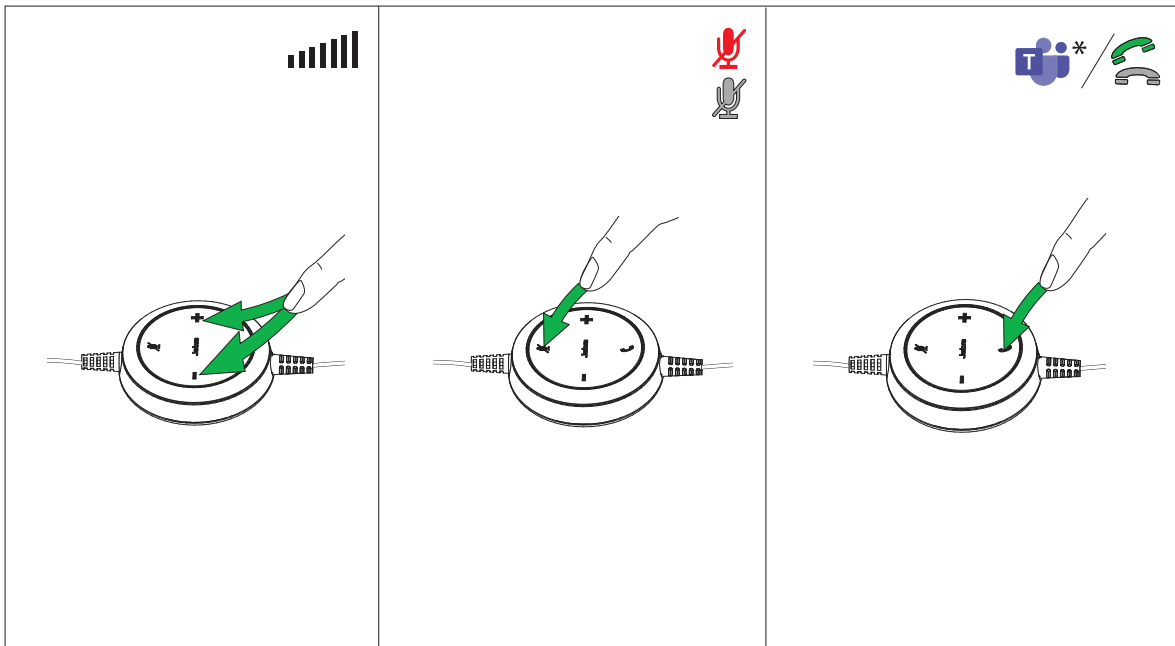

Jabra Evolve™ 30 II headset

Quick start guide

NOTE: USB-C connection is optimized for computers. USB-C connection with a mobile phone or tablet may give reduced performance.

*requires Microsoft Teams headset variant